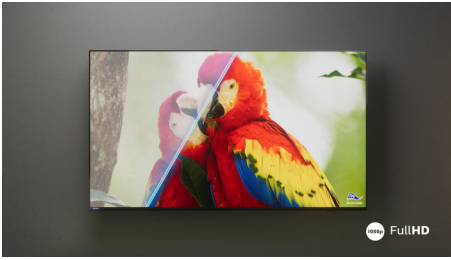

PHILIPS

FHD TV
108 cm (43") TV Philips Smart TV, Pixel Plus HD

Highlights

Sharp picture

Love everything you watch on this Full HD LED TV. The TV's processing engine optimizes picture quality to deliver sharp images, rich colors, and smooth motion. You get the best possible viewing experience every time.

Slim, attractive design.

Looking for a TV that fits with your room? The virtually bezel-free screen of this smart TV goes with just about any interior. The slim, light-gray feet make it seem as if the screen is floating.