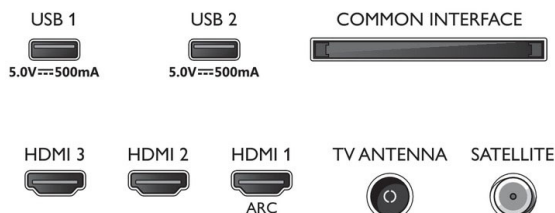

Supported HDMI video features

- HDR: HDR10, HLG

Multimedia Applications

- Video Playback Formats: Containers: AVI, MKV, H264/MPEG-4 AVC, MPEG-1, MPEG-2, MPEG-4, VP9, HEVC (H.265), AV1
- Subtitles Formats Support: .SML, .SRT, .SSA, .SUB, .TXT, .ASS
- Music Playback Formats: AAC, MP3, WAV, WMA (v2 up to v9.2), WMA-PRO (v9 and v10), FLAC
- Picture Playback Formats: JPEG, BMP, GIF, PNG, HEIF

Design

- Colors of TV: Satin chrome bezel
- Stand design: Satin chrome sticks

Dimensions

- Box dimensions (W x H x D): 1100.0 x 680.0 x 140.0 mm
- Set dimensions (W x H x D): 956.0 x 566.0 x 87.0 mm
- Set dimensions with stand (W x H x D): 956.0 x 586.0 x 224.0 mm
- Product weight: 6.3 kg
- Product weight (+stand): 6.5 kg
- Weight incl. Packaging: 9.0 kg
- Wall mount compatible: 100 x 100 mm
- Stand dimensions (W x H x D): 756.0 x 20.0 x 224.0 mm
- Distance between 2 stands: 756.0 mm
- Stand height to TV bottom edge: 20.0 mm

Accessories

- Included accessories: Remote Control, 2 x AAA Batteries, Table top stand, Power cord, Quick start guide, Legal and safety brochure

EU Energy card

- EPREL registration numbers: tbc
- Energy class for SDR: n.a.
- On mode power demand for SDR: tbc Kwh/1000h
- Off mode power consumption: n.a.
- Networked standby mode: 2.0 W
- Panel technology used: LED LCD

Connections

Side